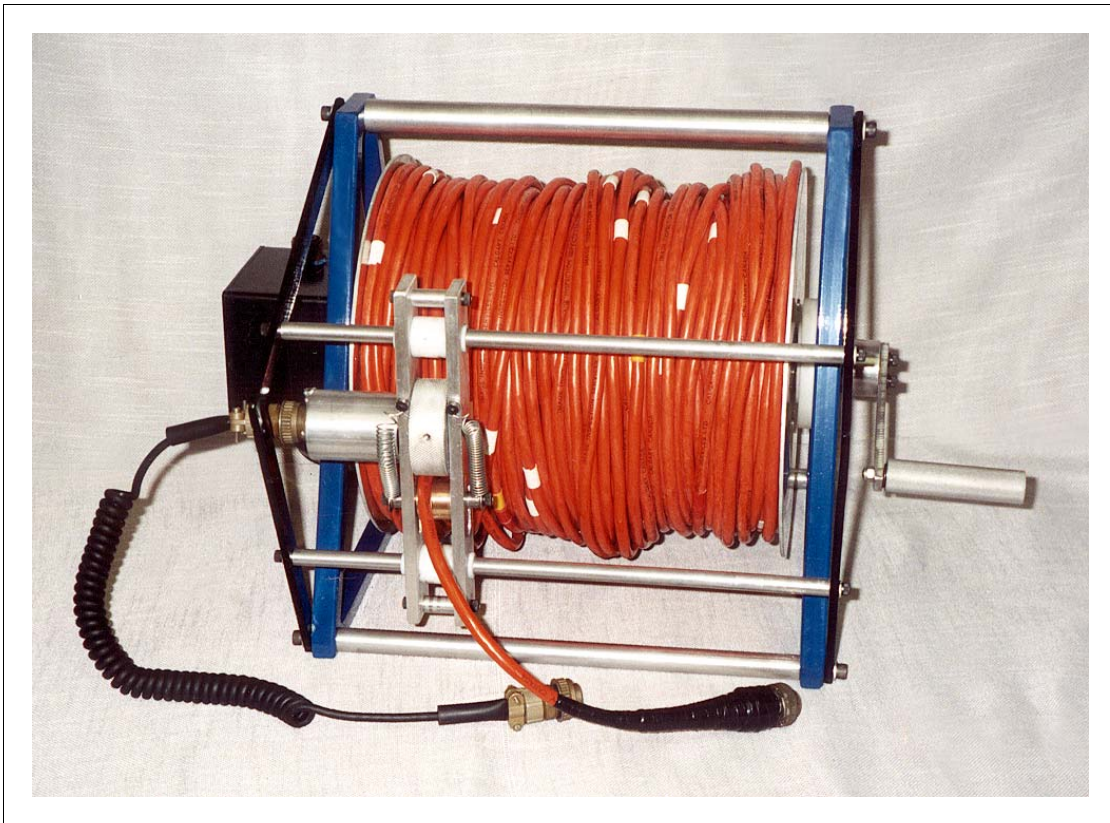

IMAGE

HAND REEL

General Description

The hand reel is a compact slip ring reel capable of holding up to 700' of mini camera cable for Mainline Sewer Inspection.

The reel is compact and light weight enabling it to be moved easily by hand. It is equipped with a high quality mercury slip ring and optional electronic distance encoder.

The construction is steel and anodized aluminum with a rugged epoxy powder coated finish.

IMAGE
INSPECTION SERVICES LTD.

Image Inspection Services Ltd.
4650 - 50th Avenue S.E.
Calgary, Alberta
T2B 3R4

Phone: (403) 287-1053
Fax: (403) 243-4564