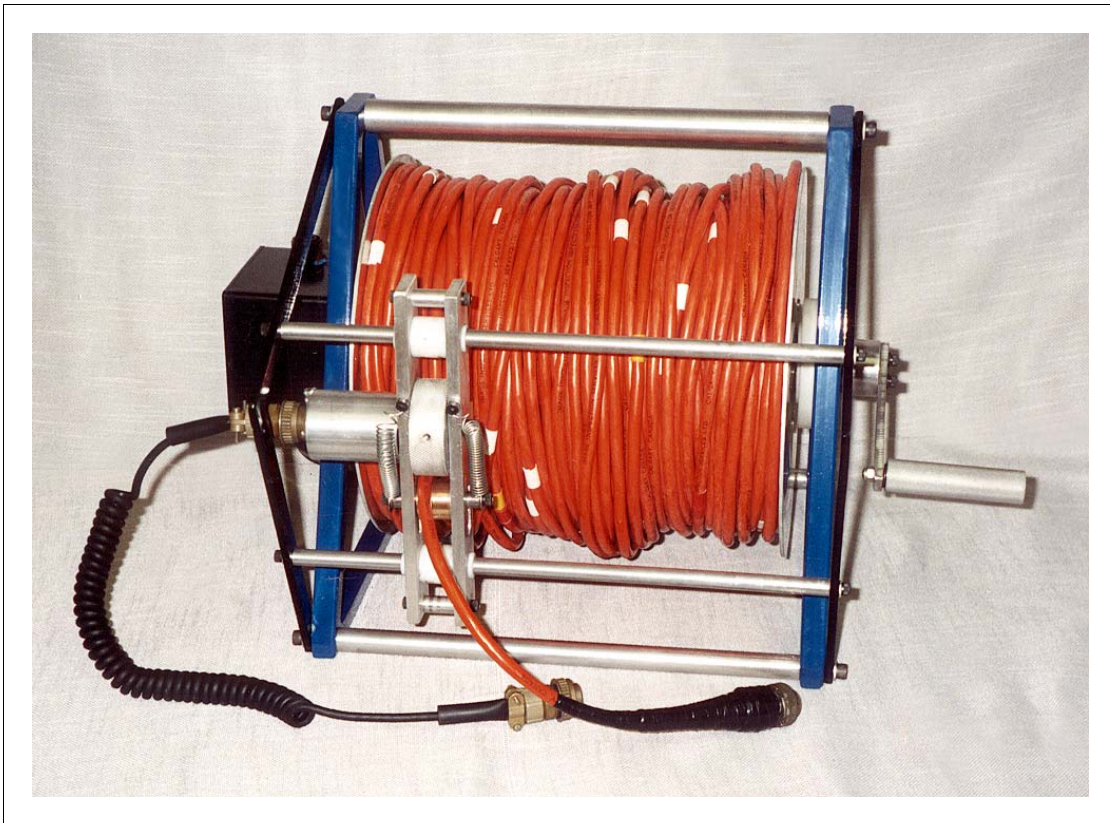

## HAND REEL

### General Description

The hand reel is a compact slip ring reel capable of holding up to 700' of mini camera cable for Mainline Sewer Inspection.

The reel is compact and light weight enabling it to be moved easily by hand. It is equipped with a high quality mercury slip ring and optional electronic distance encoder.